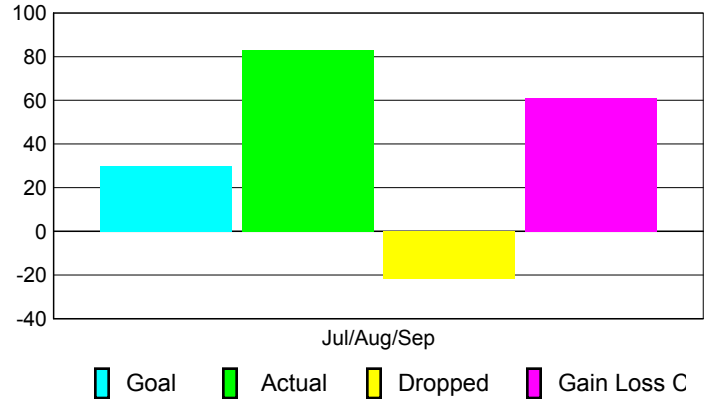

### YTD Status Quo Clubs 2010-2011

Status Quo Clubs Compared to Status Quo Members

## MEMBERSHIP

Membership Results  
2010-2011

Membership  
2009-2010

Month	Net Memb Goal	Actual New Memb	Actual Dropped Memb	Gain/Loss of Memb	Gain/Loss of Memb
Jul/Aug/Sep	30	83	-22	61	39
<b>Totals</b>	<b>30</b>	<b>83</b>	<b>-22</b>	<b>61</b>	<b>39</b>

### Membership Results 2010-2011

Goal, New, Dropped, Gain/Loss

### Comparison of Membership Gain/Loss

Current Year Compared to the Previous Year