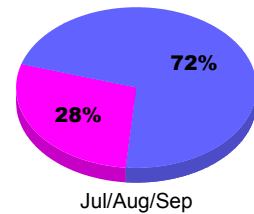

Gender Comparison 2010-2011